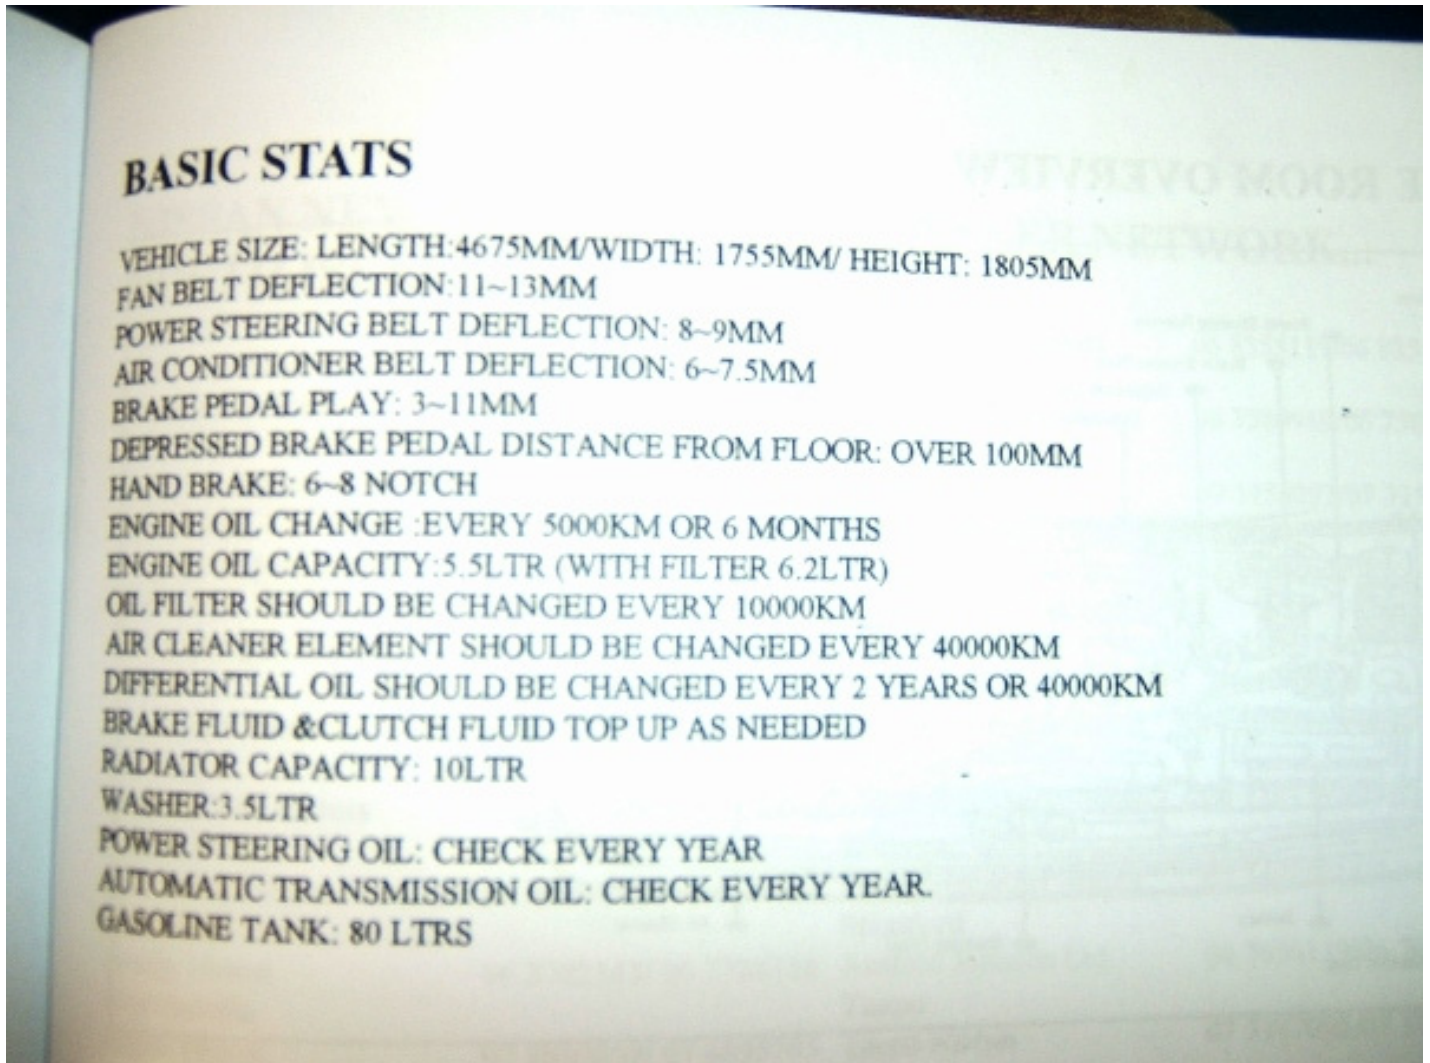

## Basic Stats for the Nissan Mistral (Maverick/ TerranoII) 2.7TD 1995

*Written by Shark1e*  
*Produced By Shark1e©*